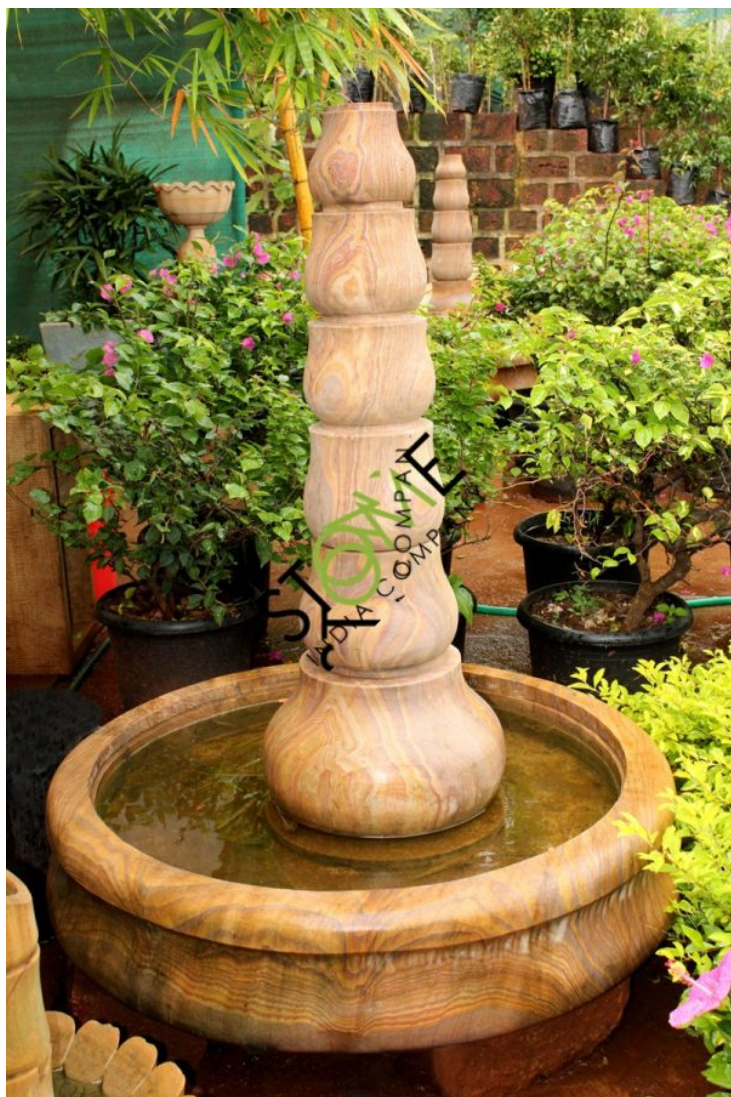

SF-34-FOUNTAIN

SKU: SF-34-FOUNTAIN

Product Description

H:54" Ø:45" (Per No.)

RAINBOW STONE