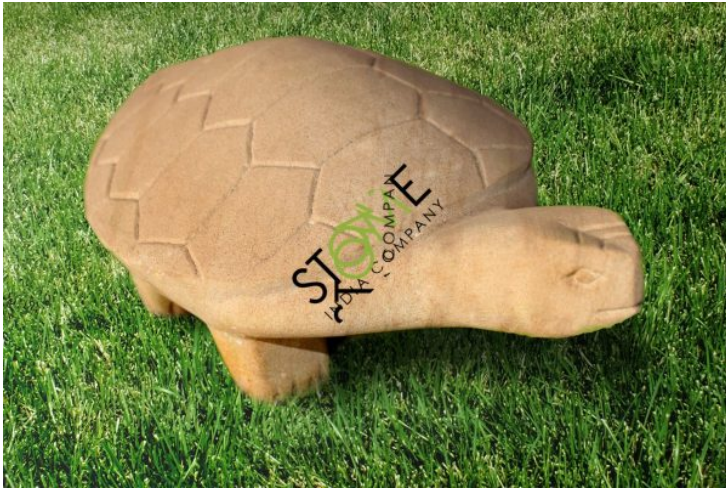

AR-7-ARTEFACT

SKU: AR-7-ARTEFACT

Product Description

L:12" W:7" (Per No.)

TEAK STONE