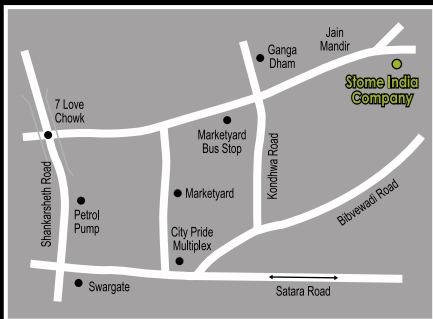

WOODLAND/CAMEL BROWN

- 1) ★ - Delicate carving possible in these stones.
- 2) Colours may vary as per the lot and quarry limitations

SCAN THE QR CODE TO KNOW THE LOCATION

STOME INDIA CO.

DISPLAY CENTER

Sr. No. 657/15, Gangadham Shatrunjay Madir Road, Stone Capital Compound, Shivraj Nagar, Bibvewadi, Pune, 411037. +91 9890 389 390, +91 7276 377 888